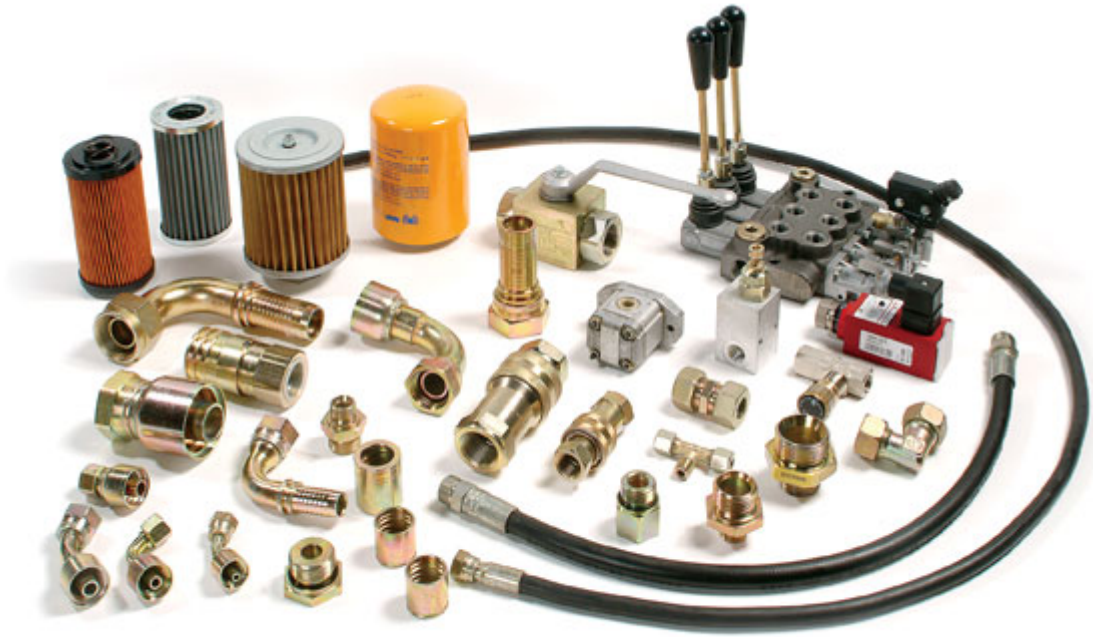

COFANO SRL

Grande magazzino ricambi e plurimarche, Massey Ferguson, Fendt, Ursus e Landini e attrezzature agricole in genere.